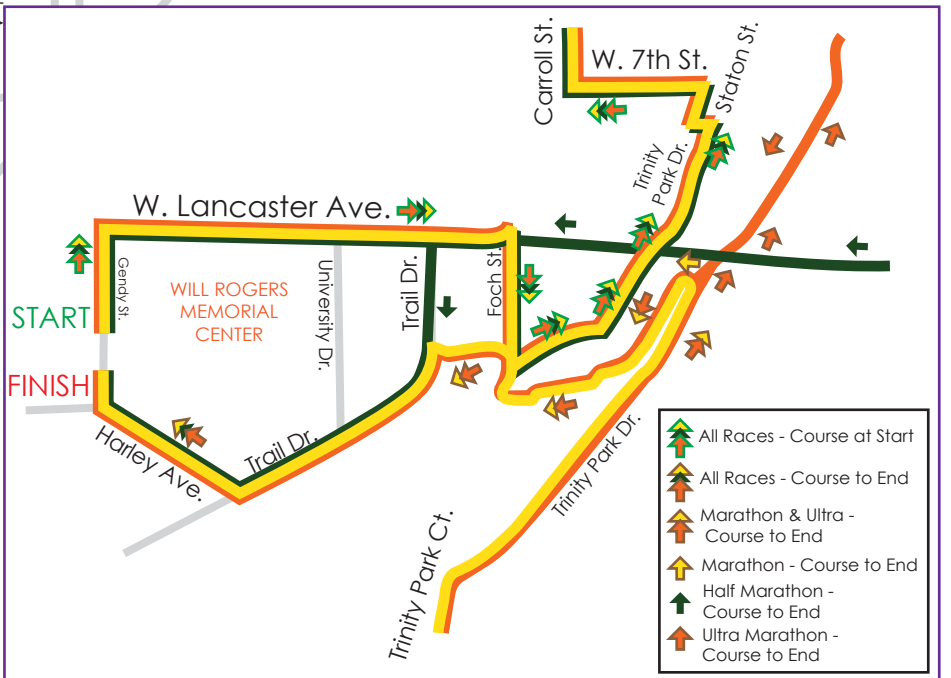

Fort Worth, Texas

- Marathon Course
- Ultra Marathon Course (follow yellow until split)
- Half Marathon Course (follow yellow until split)
- ★ Course Split Location
- START Starting line for all three races
- FINISH Finish line for all three races
- ↑ ↑ ↑ Direction of course (by color of course)
- ● ● Mile Marker (by color of course)
- The Cowtown Office
- Streets
- Interstate
- River
- Parks
- Points of interest for location reference

Please note mile markers are approximate.

Close-up of Start and Finish

- ↑ All Races - Course at Start
- ↑ All Races - Course to End
- ↑ Marathon & Ultra - Course to End
- ↑ Marathon - Course to End
- ↑ Half Marathon - Course to End
- ↑ Ultra Marathon - Course to End