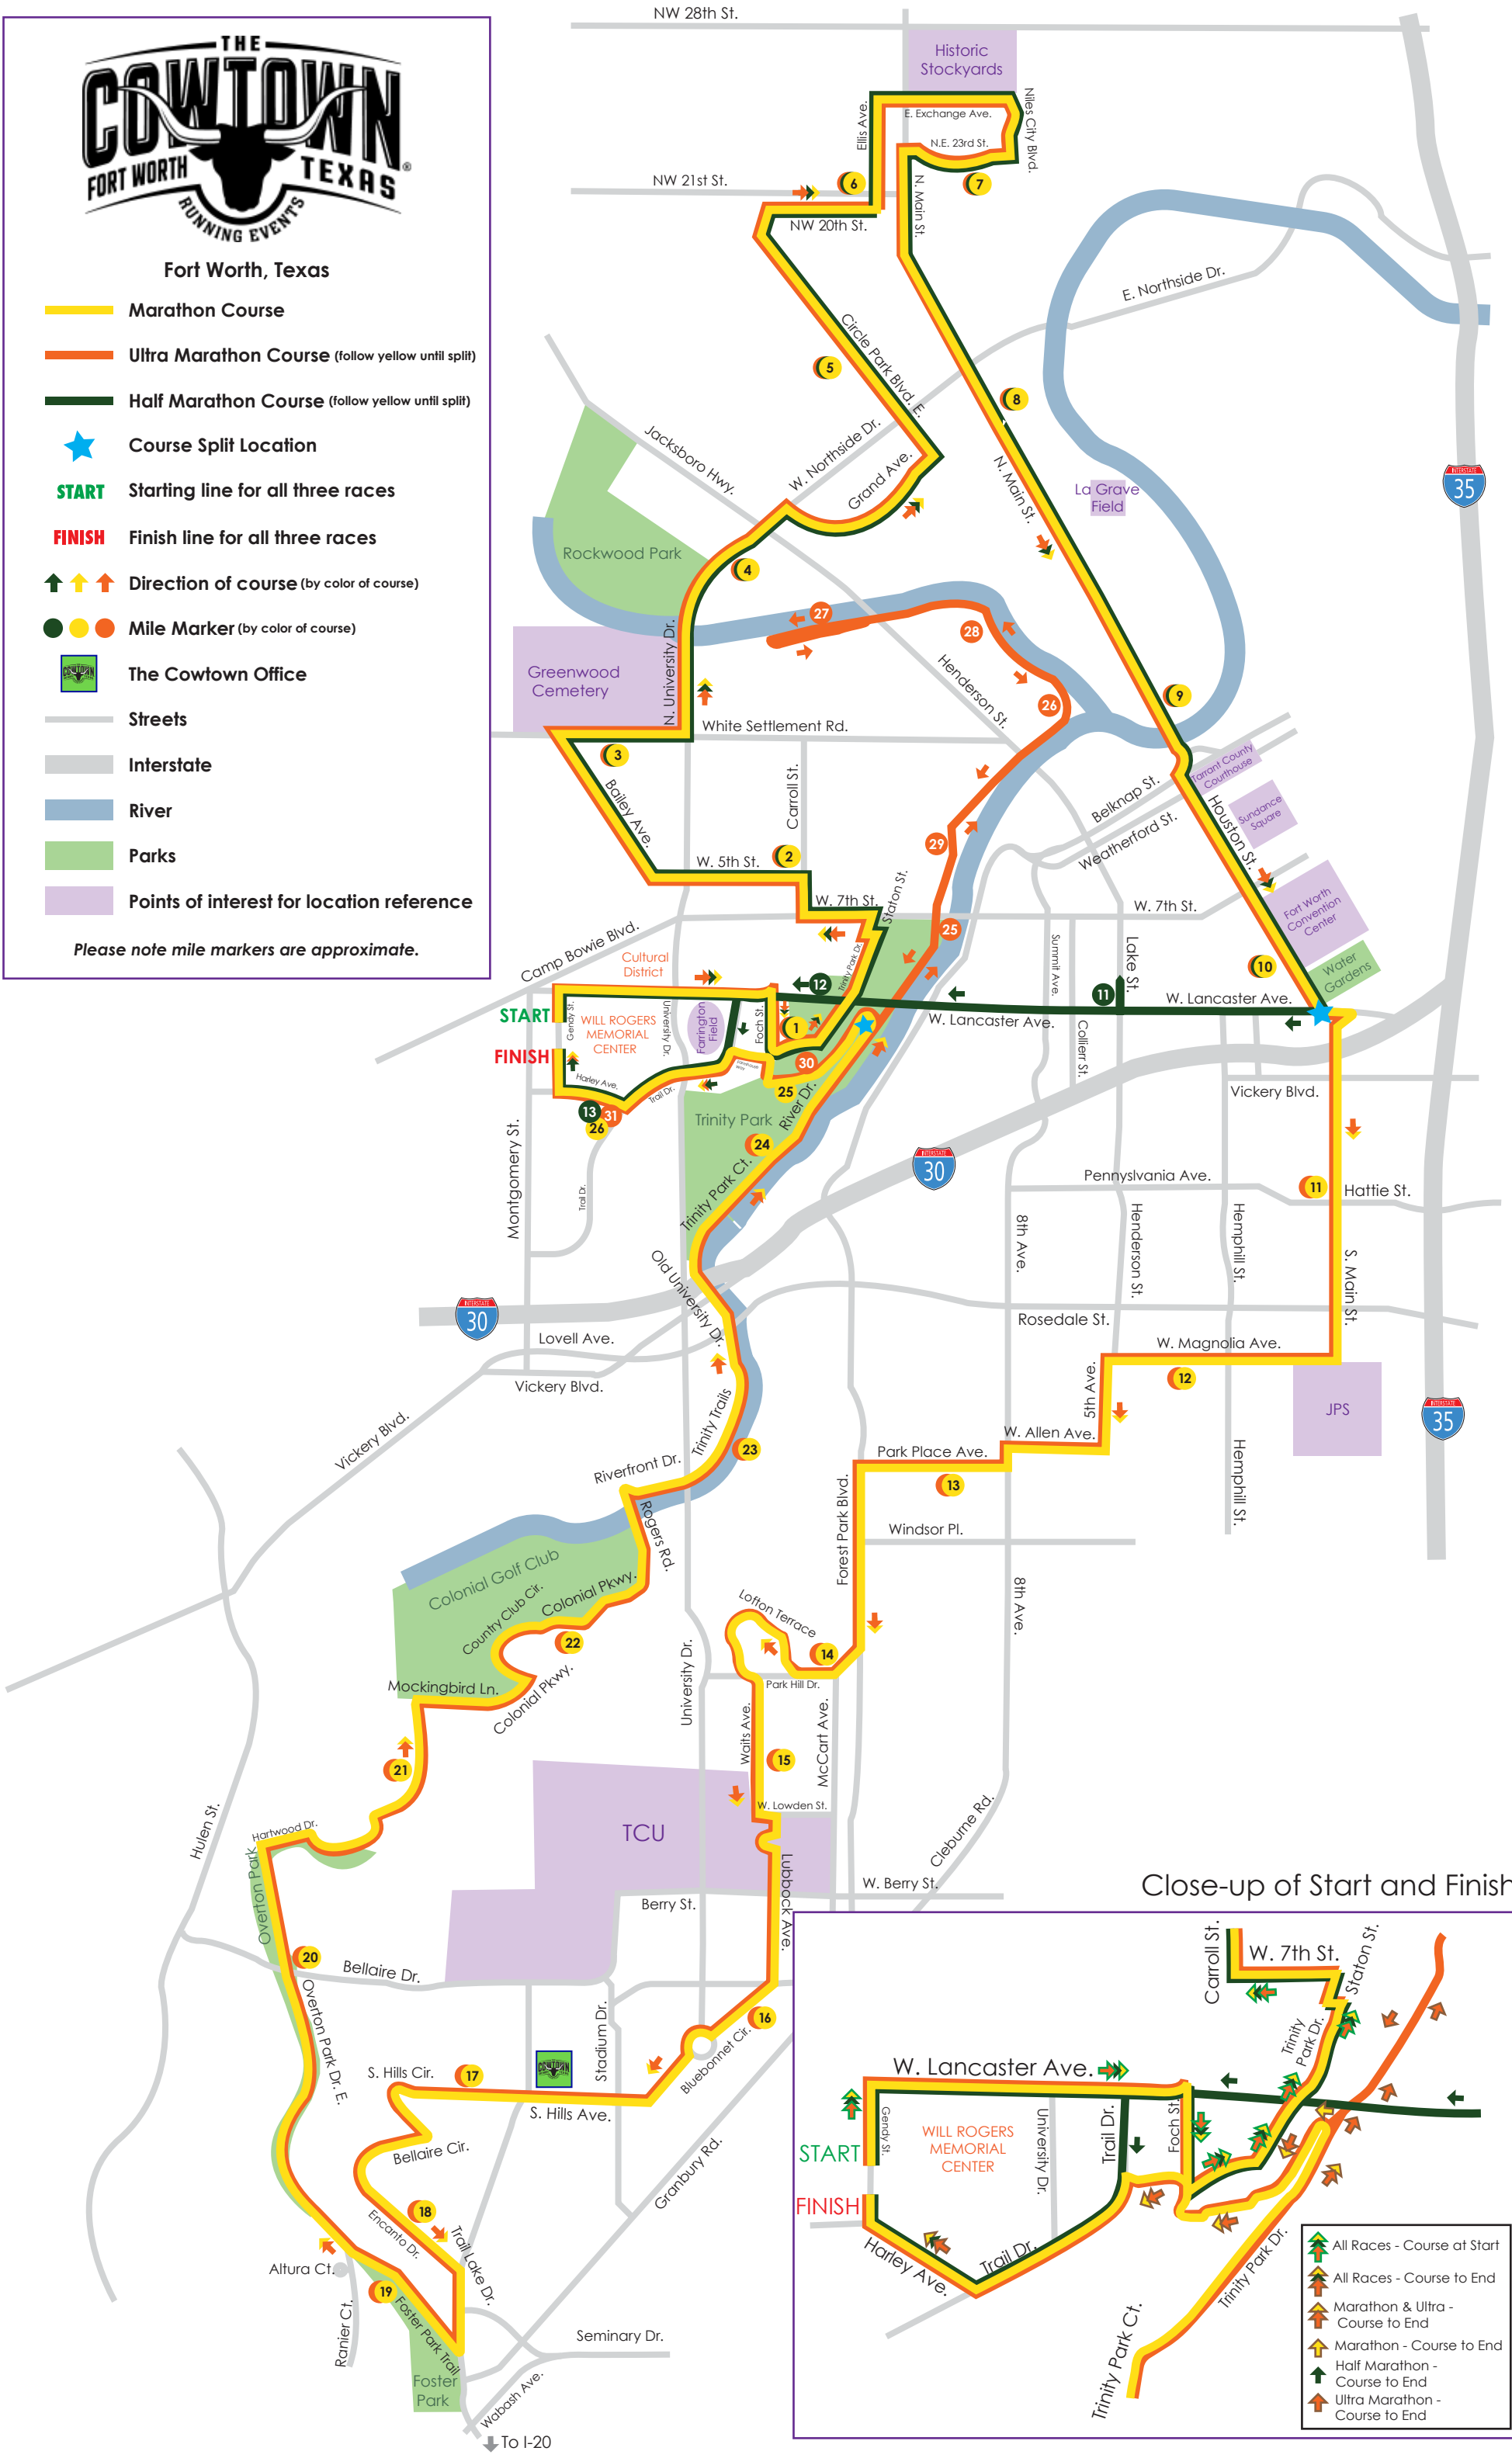

Fort Worth, Texas

- Marathon Course
- Ultra Marathon Course (follow yellow until split)
- Half Marathon Course (follow yellow until split)
- ★ Course Split Location
- START Starting line for all three races
- FINISH Finish line for all three races
- ↑ ↑ ↑ Direction of course (by color of course)
- ● ● Mile Marker (by color of course)
- The Cowtown Office
- Streets
- Interstate
- River
- Parks
- Points of interest for location reference

Please note mile markers are approximate.

Close-up of Start and Finish

- ↑ All Races - Course at Start
- ↑ All Races - Course to End
- ↑ Marathon & Ultra - Course to End
- ↑ Marathon - Course to End
- ↑ Half Marathon - Course to End
- ↑ Ultra Marathon - Course to End