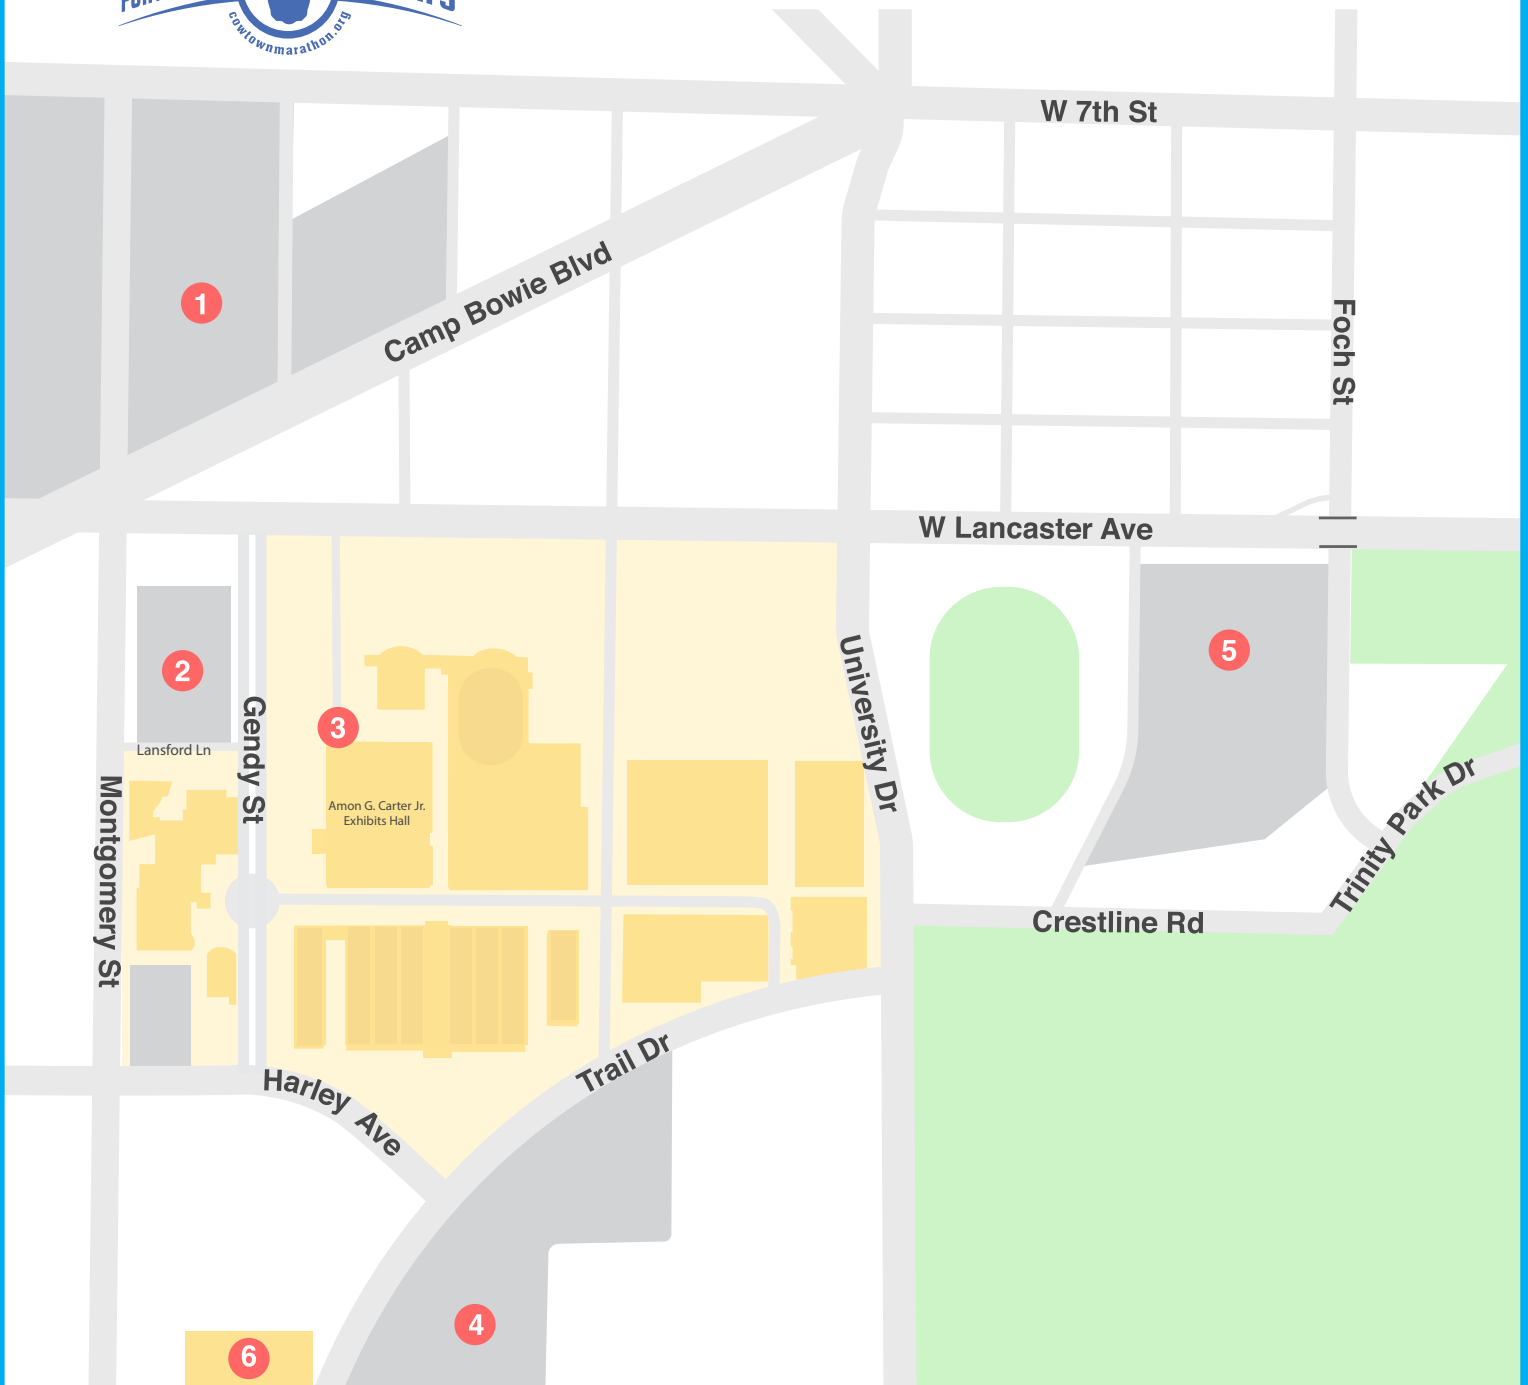

# PARKING MAP

- 1** **UNT Health Science Center** - **FREE** on Saturday/Sunday. Multiple lots/parking tower. Not available Friday.
- 2** **Western Heritage Garage** - **PAID** Enter via Lansford Ln by way of Montgomery St.
- 3** **Amon G. Carter, Jr. Garage** - **PAID** Enter via W Lancaster Ave.  
(Sat-Sun, must arrive prior to 6:15 am. **No exit until after 10:00 a.m. on Sat.**)
- 4** **Yellow Lot** - **FREE** Saturday & Sunday. Enter via Trail Dr.
- 5** **Farrington Field** - **FREE** Friday, Saturday, and Sunday Enter via W Lancaster Ave.  
Limited access on Saturday and Sunday between 8:00am and 12:00pm.
- 6** **Dickies Arena Parking Garage** - **PAID** Friday, Saturday, and Sunday