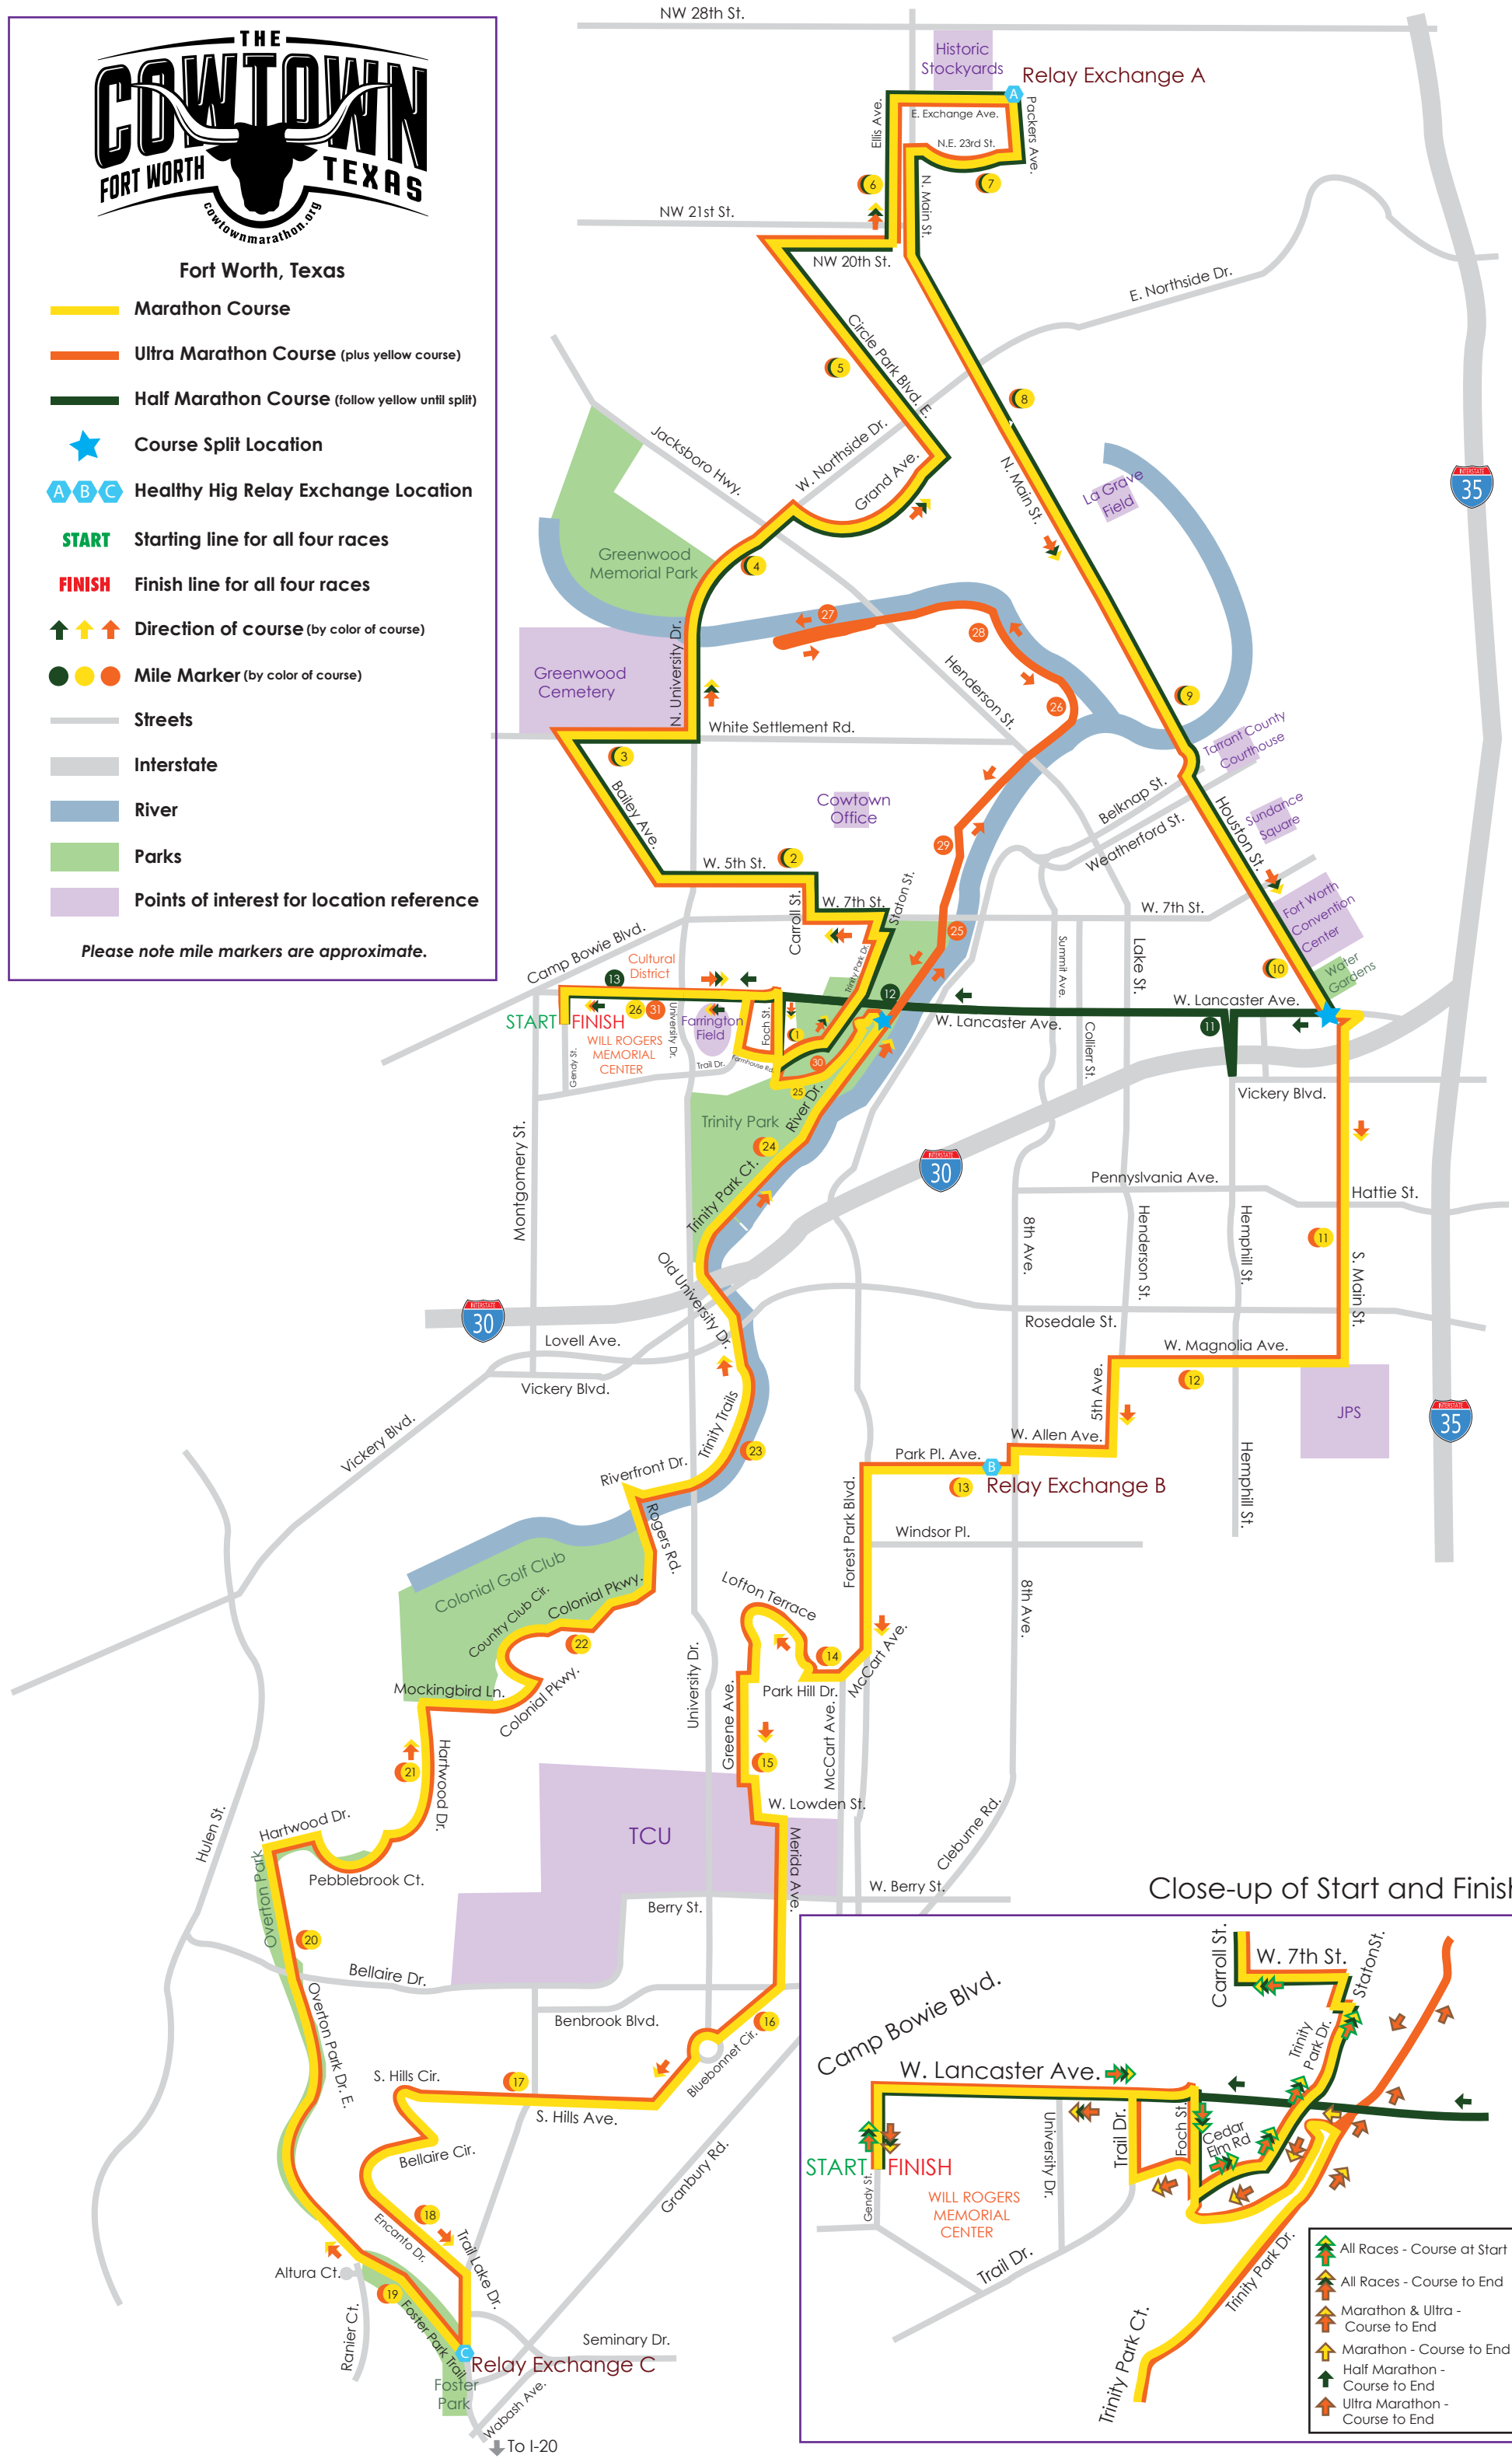

Fort Worth, Texas

- Marathon Course
- Ultra Marathon Course (plus yellow course)
- Half Marathon Course (follow yellow until split)
- ★ Course Split Location
- ABC Healthy Hig Relay Exchange Location
- START Starting line for all four races
- FINISH Finish line for all four races
- ↑ ↑ ↑ Direction of course (by color of course)
- ● ● Mile Marker (by color of course)
- Streets
- Interstate
- River
- Parks
- Points of interest for location reference

Please note mile markers are approximate.

Close-up of Start and Finish

- ↑ All Races - Course at Start
- ↑ All Races - Course to End
- ↑ Marathon & Ultra - Course to End
- ↑ Marathon - Course to End
- ↑ Half Marathon - Course to End
- ↑ Ultra Marathon - Course to End