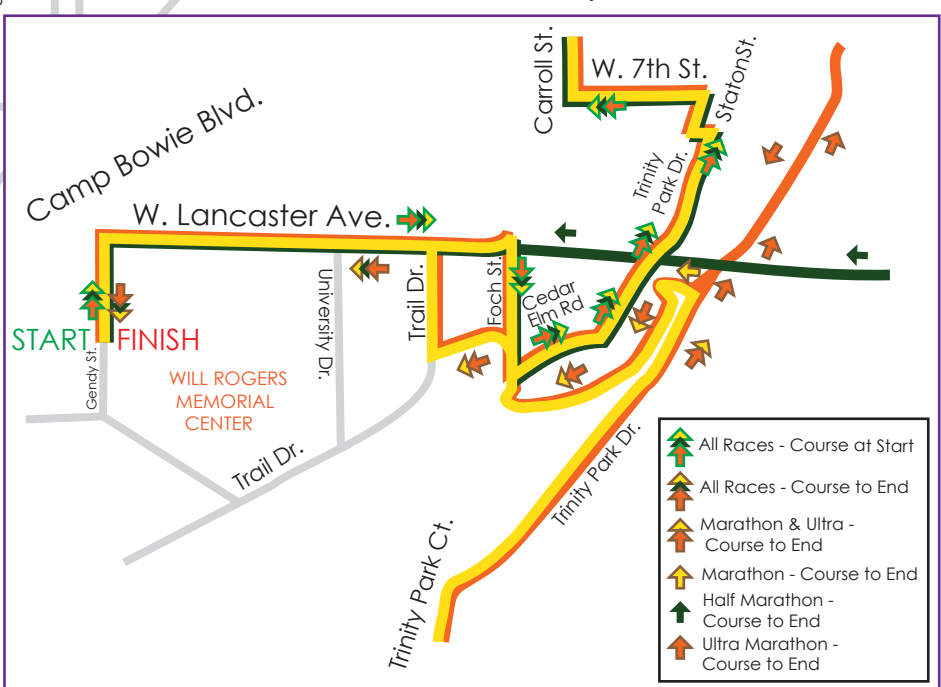

Fort Worth, Texas

- Marathon Course
- Ultra Marathon Course (plus yellow course)
- Half Marathon Course (follow yellow until split)
- ★ Course Split Location
- ABC Healthy Hig Relay Exchange Location
- START Starting line for all four races
- FINISH Finish line for all four races
- ↑ ↑ ↑ Direction of course (by color of course)
- ● ● Mile Marker (by color of course)
- Streets
- Interstate
- River
- Parks
- Points of interest for location reference

Please note mile markers are approximate.

Close-up of Start and Finish

- ↑ All Races - Course at Start
- ↑ All Races - Course to End
- ↑ Marathon & Ultra - Course to End
- ↑ Marathon - Course to End
- ↑ Half Marathon - Course to End
- ↑ Ultra Marathon - Course to End