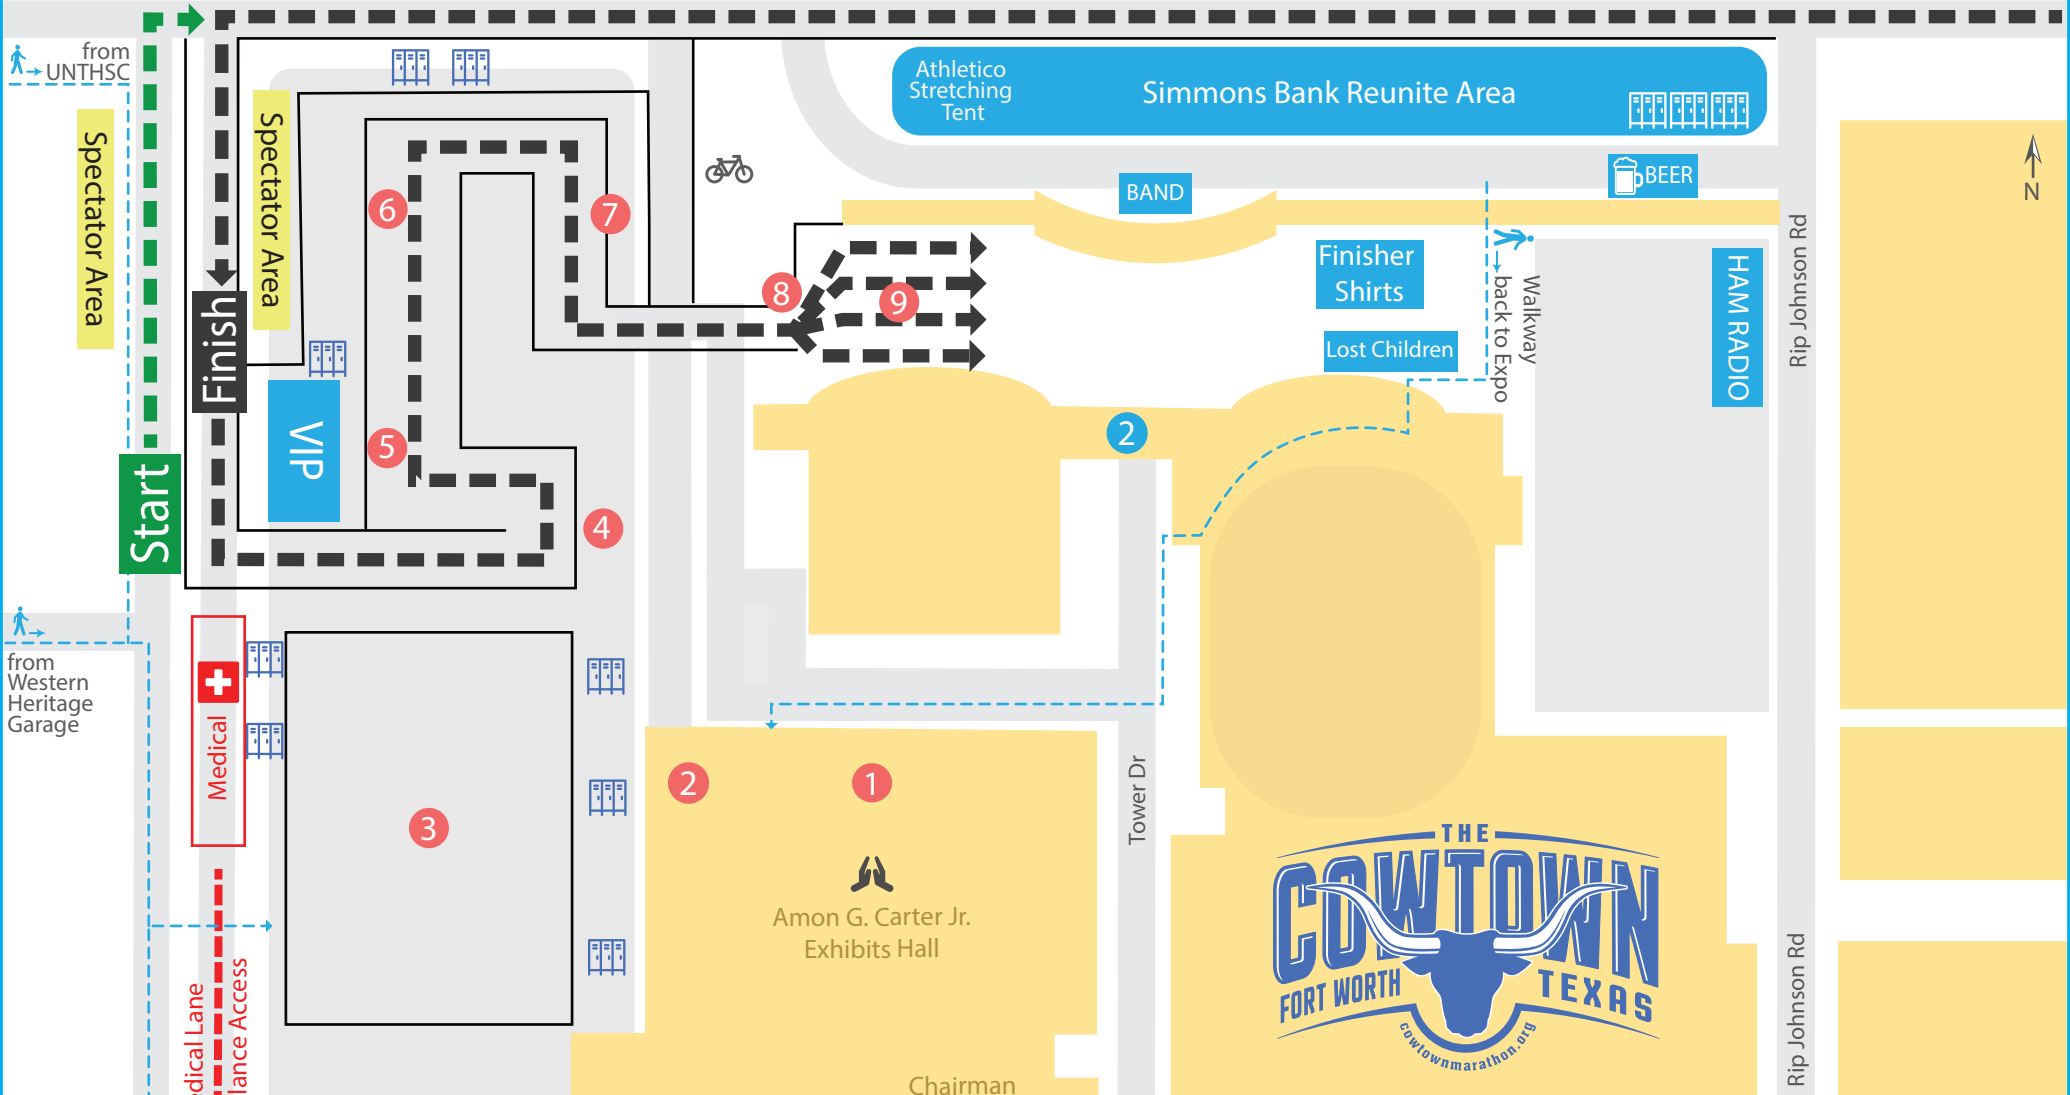

Fire Truck

W Lancaster Ave

START/FINISH AREA

For Sunday Races

- Legend**
- 1 Volunteer Check-in
 - 2 Gear Check Drop-Off
 - 2 Gear Check Pick-Up
 - 3 Corrals
 - 4 Water
 - 5 Finisher's Medals
 - 6 Finisher's Jackets
 - 7 Soup/Milk
 - 8 Ice Cream
 - 9 Runner Food
 - Runners to Corrals
 - Finish Line Traffic
 - Porta Potties
 - Bicycle Drop-off
 - Sunday Worship Service

Fire Truck

W Lancaster Ave

START/FINISH AREA For Saturday Races

Legend

- 1 Health & Fitness Expo
- 2 Gear Check
- 3 Volunteer Check-in
- 4 Corrals
- 5 Water
- 6 Finisher's Medals
- 7 Milk
- 8 Ice Cream
- 9 Runner Food
-  Runners to Corrals
-  Finish Line Traffic
-  Porta Potties
-  Bicycle Drop-off