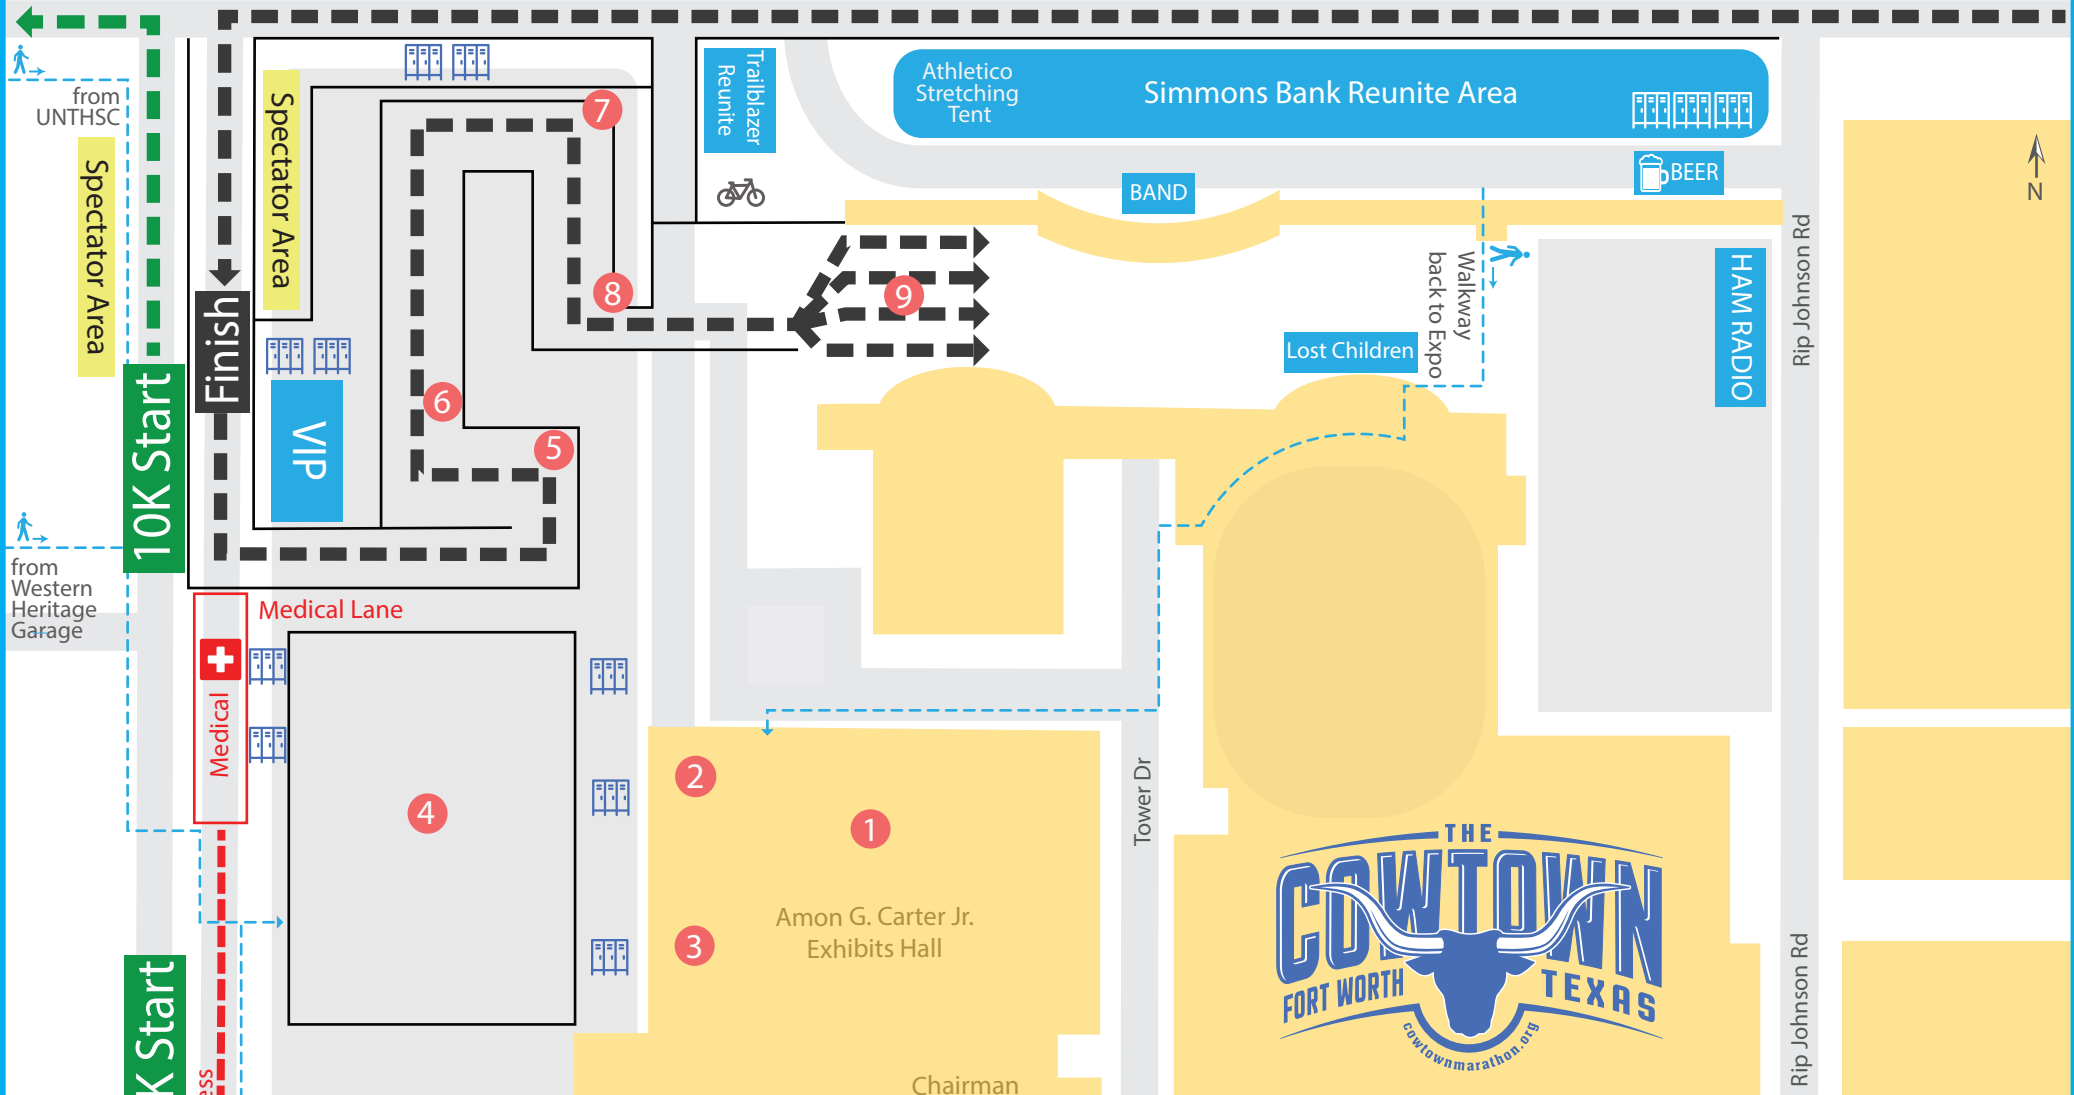

Fire Truck

W Lancaster Ave

START/FINISH AREA

For Sunday Races

- Legend**
- 1 Volunteer Check-in
 - 2 Gear Check Drop-Off
 - 2 Gear Check Pick-Up
 - 3 Corrals
 - 4 Water
 - 5 Finisher's Medals
 - 6 Finisher's Jackets
 - 7 Soup/Milk
 - 8 Ice Cream
 - 9 Runner Food
 - Runners to Corrals
 - Finish Line Traffic
 - Porta Potties
 - Bicycle Drop-off
 - Sunday Worship Service

Fire Truck

W Lancaster Ave

START/FINISH AREA For Saturday Races

Legend

- 1 Health & Fitness Expo
- 2 Gear Check
- 3 Volunteer Check-in
- 4 Corrals
- 5 Water
- 6 Finisher's Medals
- 7 Milk
- 8 Ice Cream
- 9 Runner Food
-  Runners to Corrals
-  Finish Line Traffic
-  Porta Potties
-  Bicycle Drop-off